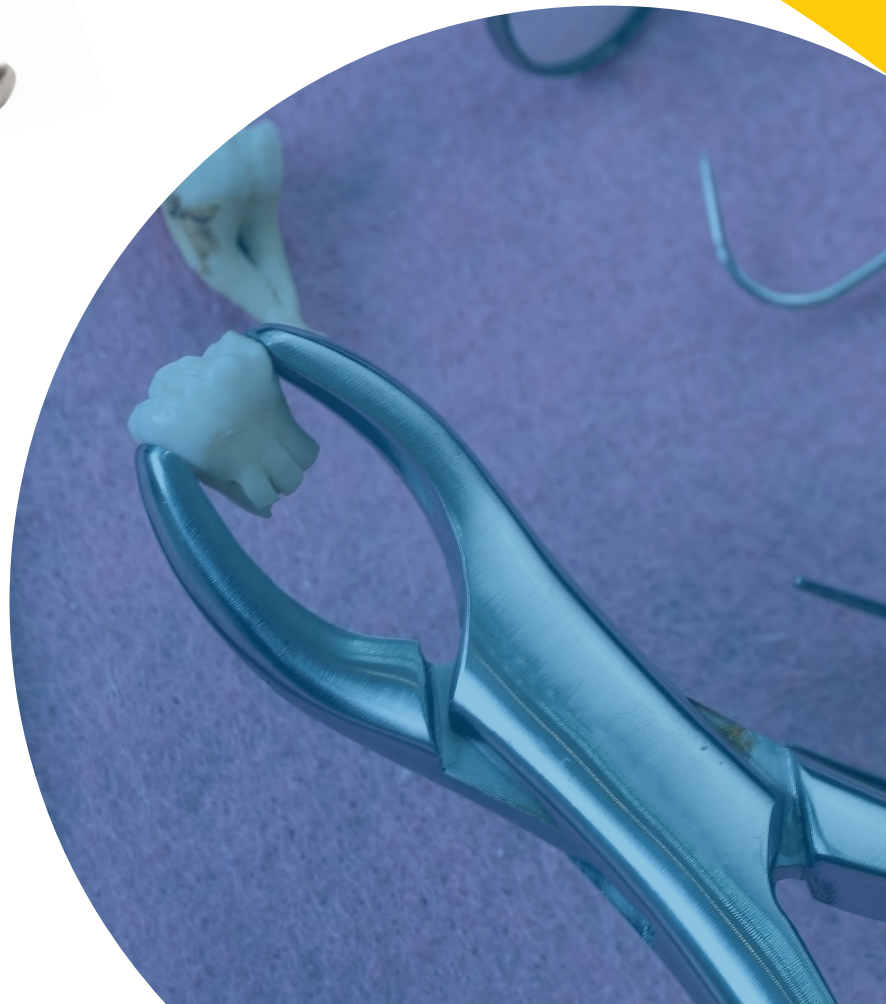

SKU: GD50-5130

SKU: GD50-5132

SKU: GD50-5122

SKU: GD50-5121