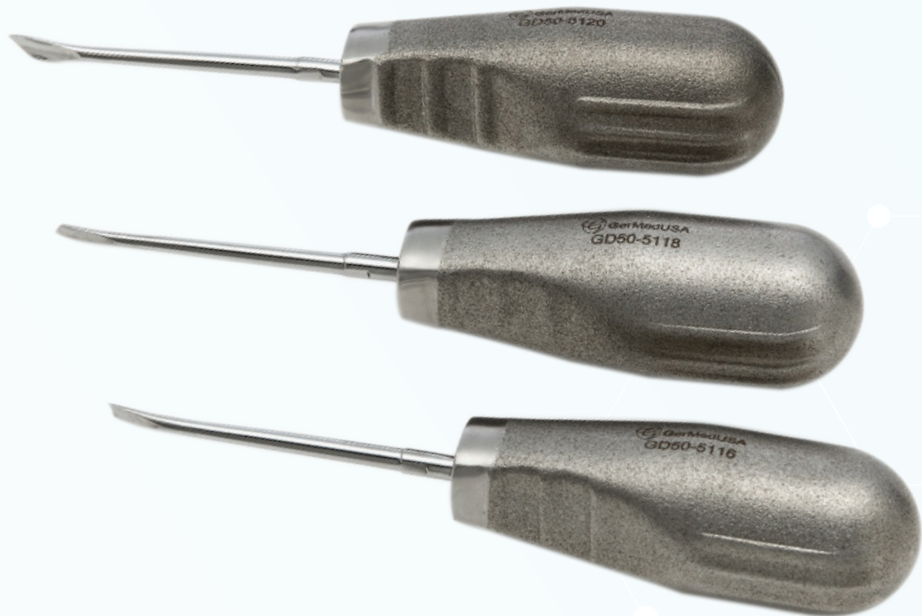

If we don't have the instrument
you're looking for,
we will **Manufacture** it for you!

ATRAUMATIC Tooth Extraction Kit

With Anglevator Stainless Steel Handle

SCAN ME!

SKU:
GD50-5141

Reg Price
\$1139.69

Sales Price
\$699

516 807 0884
516 593 7100

www.GerDentUSA.com

61-21 Springfield Blvd, Suite 396 Oakland
Gardens, NY 11364 United States

Products Included in the Kit

Anglevator Extraction Set With Stainless Steel Handle

The Anglevator Extraction Set with Stainless Steel Handles is designed for effective tooth elevation and luxation with durability and control.

- Stainless steel handles
- Precisely crafted tips
- German-forged
- Short stubby handle

Reg Price
\$499

Sales Price
\$399

GD50-5155

Modified Lower Universal Forceps

Modified Lower Universal Forceps are used to extract lower teeth, offering a secure grip and reliable performance.

- Serrated inward curved beaks
- Surgical-grade stainless steel
- Ergonomic handles
- Sterilizable

Reg Price
\$139.95

GD50-5130

Modified Forceps Cowhorn 23

Modified Forceps Cowhorn 23 are designed to efficiently extract lower molars, featuring a cowhorn design for enhanced root engagement.